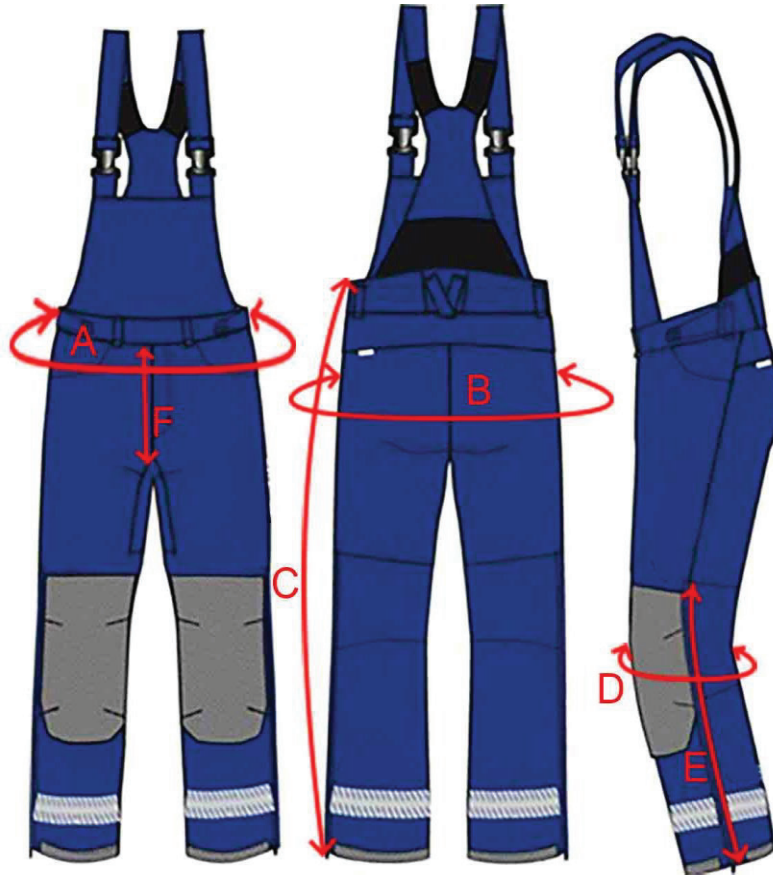

FR/ARC CAT 4 HIGH VOLTAGE PYRAD® FABRIC BY GORE-TEX LABS

Blue

Grey

40 CAL SWITCH SUIT BIB TROUSER - HIGH VOLTAGE

LIGHTWEIGHT AND EXTREMELY BREATHABLE

SKU: PY40BIB

FEATURES

- Adjustable suspenders
- Elasticated waist
- Side pockets
- Boot access zipper

MATERIAL

- GORE PYRAD 9.5oz 3ly Fabric
- 3M FR Reflective Tape
- YKK Zipper

MAIN APPLICATION

- Electrical
- Telecom
- Gas
- Oil

SAFETY STANDARDS

Tested & Passed

- ATPV 40 cal/cm²
- ASTM F1506
- NFPA 70 E
- ASTM F1959
- ASTM F1506
- ASTM F2621
- ASTM F1930
- EN 1149-3/5
- OEKO-TEX STANDARD 100 B
- California Prop 65

Partners

40 CAL SUIT BIBS SIZE CHART

40 CAL SUIT-BIBS (CM)

		S	M	L	XL	2XL	3XL	4XL	5XL	TOL ±
1/2 Waist	A	40.5	44.5	48.5	52.5	56.5	60.5	64.5	68.5	±2
1/2 Hip	B	49.5	53.5	57.5	61.5	65.5	69.5	73.5	77.5	±1.5
Inside Seam	C	81	82	83	84	85	86	87	88	±1.5
1/2 Leg Width	D	21	22.5	24	25.5	27	28.5	30	31.5	±1
Leg Zipper	E	60	60	60	60	60	60	60	60	±2
Fly Zipper	F	17	17	17	17	17	17	17	17	±1.5

40 CAL SUIT-BIBS (INCH)

		S	M	L	XL	2XL	3XL	4XL	5XL	TOL ±
1/2 Waist	A	16	17 4/8	19 1/8	20 5/8	22 2/8	23 3/4	25 1/2	27	±3/4
1/2 Hip	B	19 4/8	21 1/8	22 5/8	24 2/8	25 6/8	27 1/4	29	65 3/8	±5/8
Inside Seam	C	31 7/8	32 2/8	32 5/8	33 1/8	33 4/8	33 3/4	34 1/2	32 5/8	±5/8
1/2 Leg Width	D	8 2/8	8 7/8	9 4/8	10	10 5/8	11 1/4	12	22 1/2	±3/8
Leg Zipper	E	60	60	60	60	60	60	60	60	±2
Fly Zipper	F	6 6/8	6 6/8	6 6/8	6 6/8	6 6/8	6 3/4	6 1/2	18 7/8	±5/8